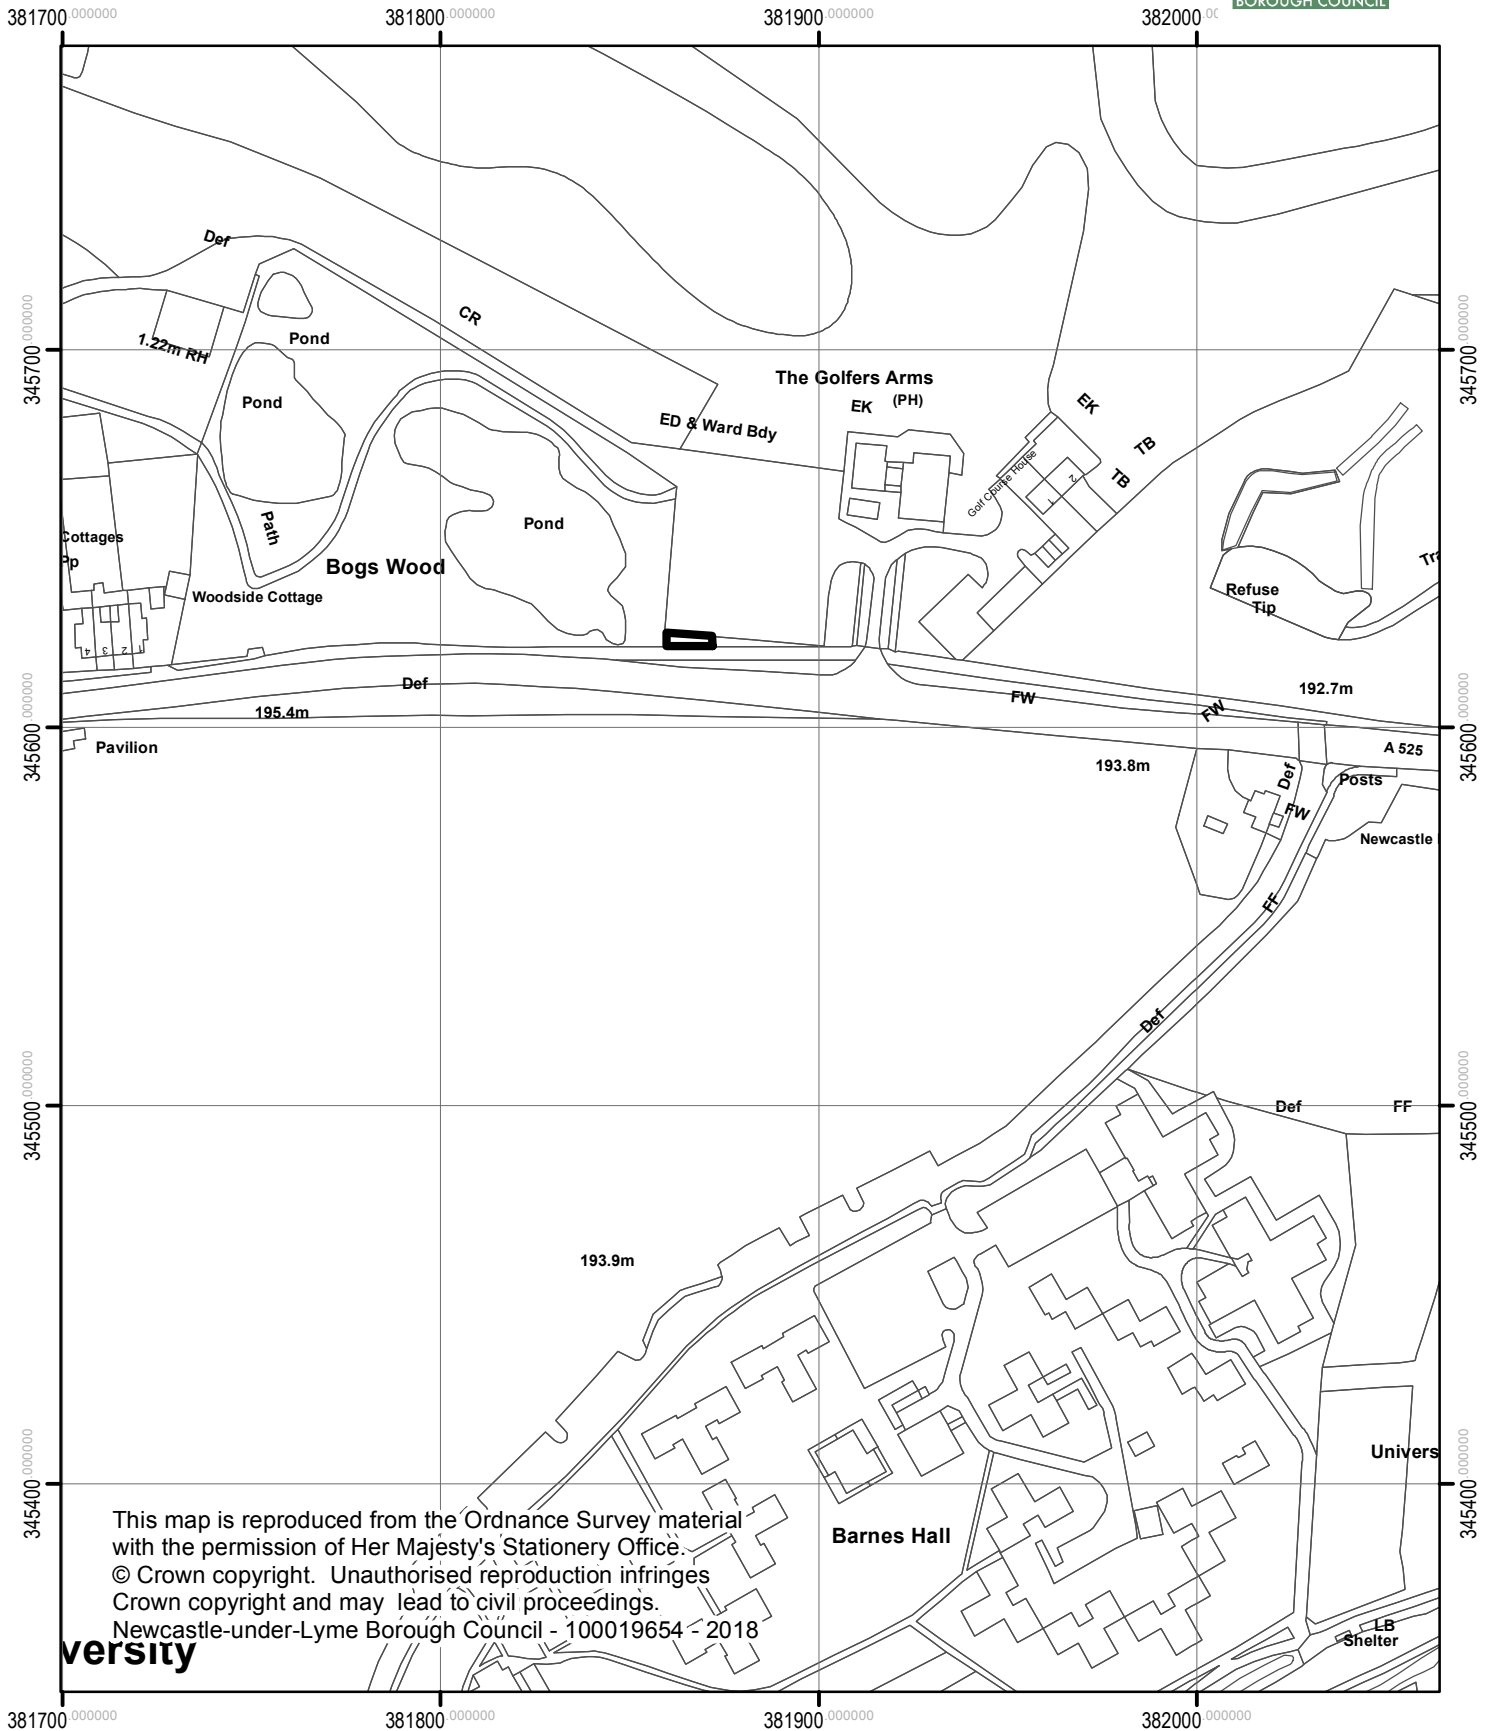

# Land Adjacent To Keele Golf Course Keele Road, Keele.

This map is reproduced from the Ordnance Survey material with the permission of Her Majesty's Stationery Office.  
 © Crown copyright. Unauthorised reproduction infringes Crown copyright and may lead to civil proceedings.  
 Newcastle-under-Lyme Borough Council - 100019654 - 2018